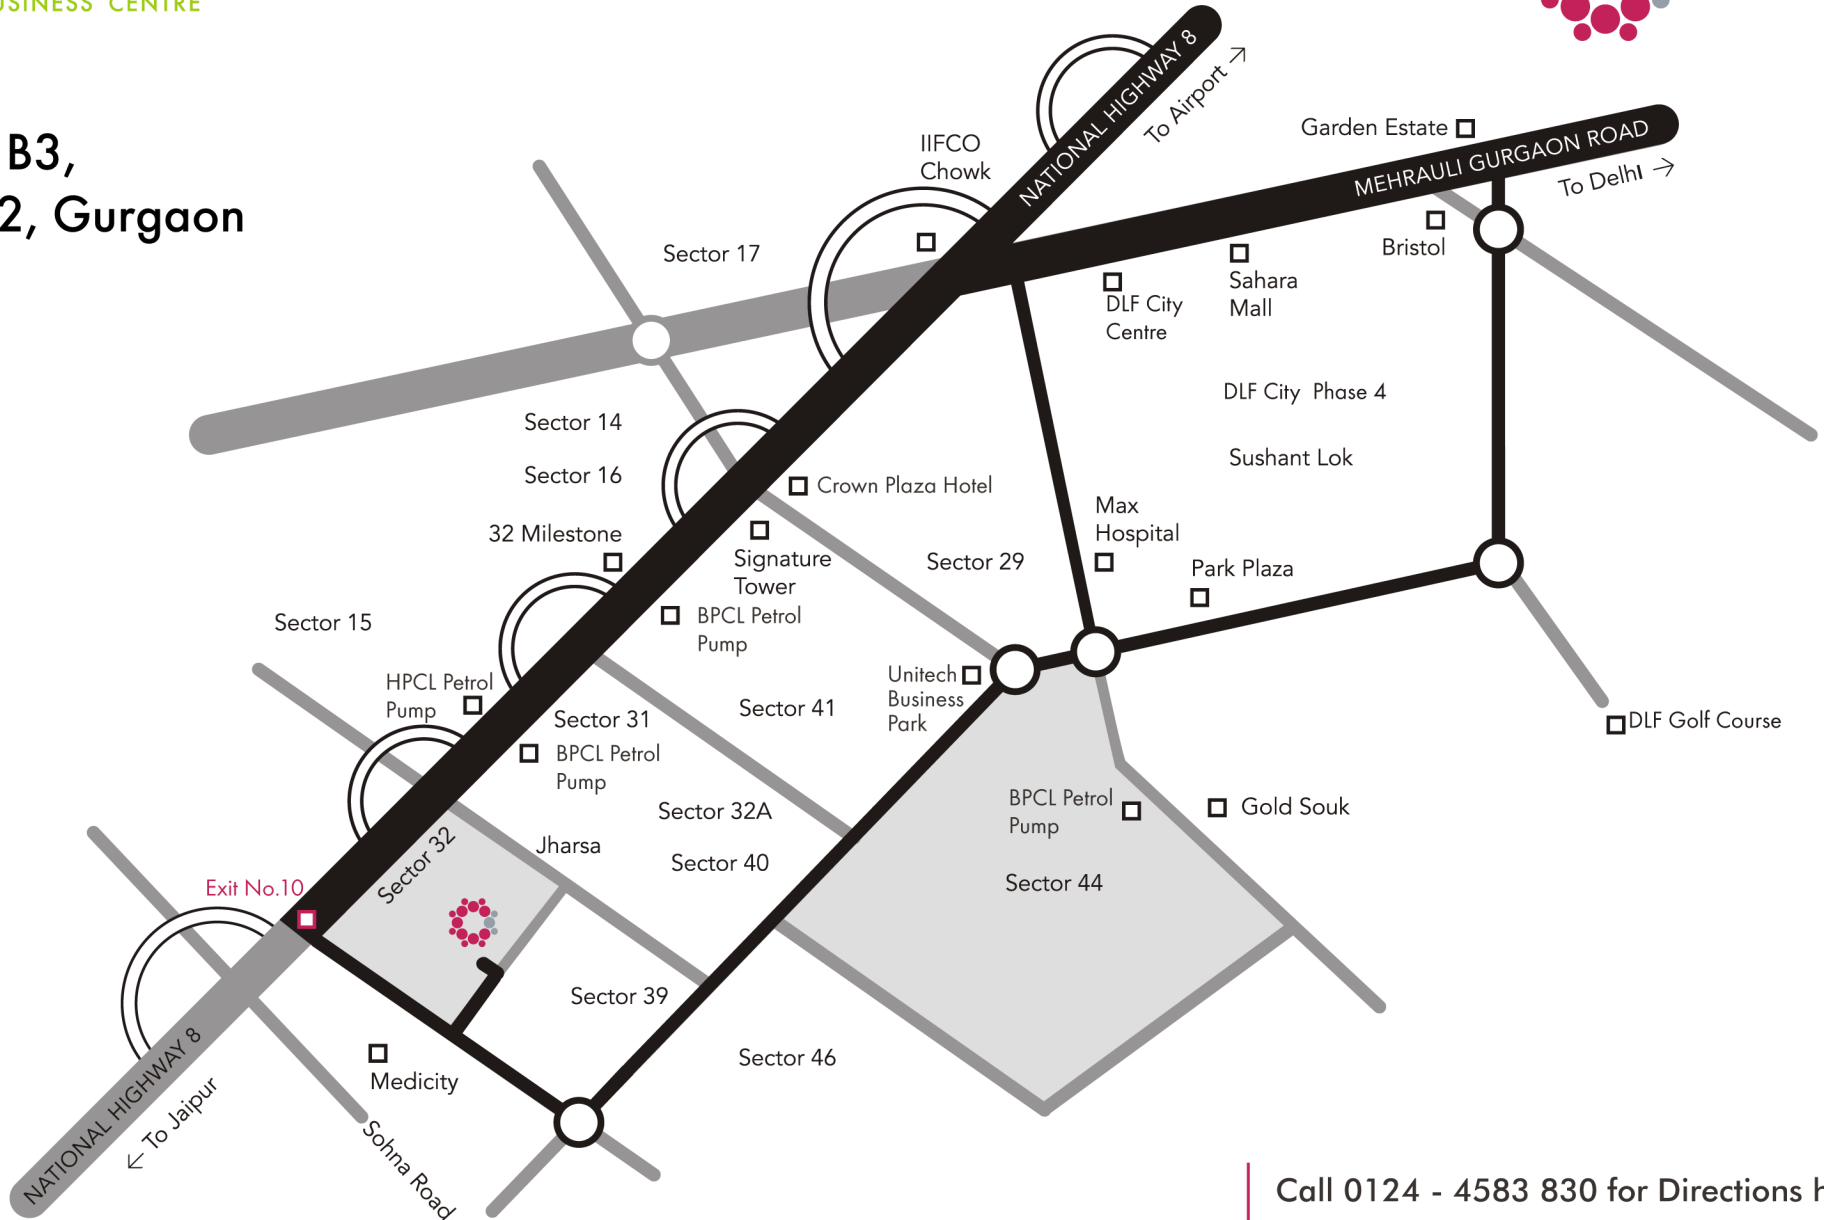

Map for B3, Sector 32, Gurgaon

Call 0124 - 4583 830 for Directions help.